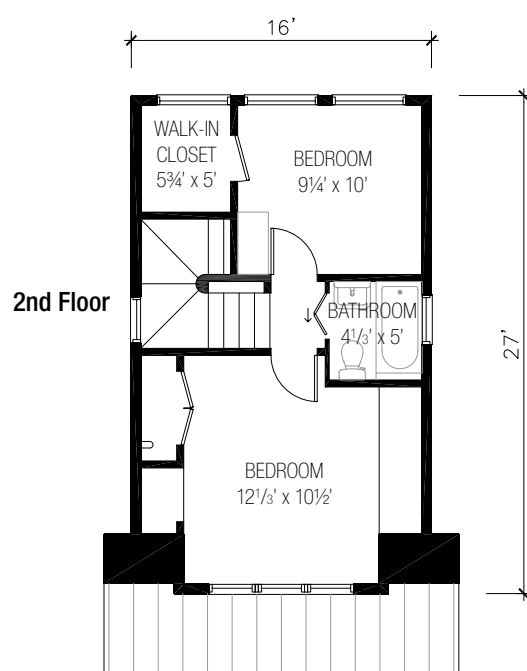

B-53 STUDY PLANS

**TUMBLEWEED
TINY HOUSE COMPANY**

FLOOR PLANS

This study plan is not for construction.

B-53

2 Bedrooms
777 Square Feet
20' 9" Tall

Front View

Rear View

Left Side View

Right Side View

FLOOR PLANS

This study plan is not for construction.

B-53 (with add-on)

3 Bedrooms
874 Square Feet
20' 9" Tall

Front View

Rear View

Left Side View

Right Side View