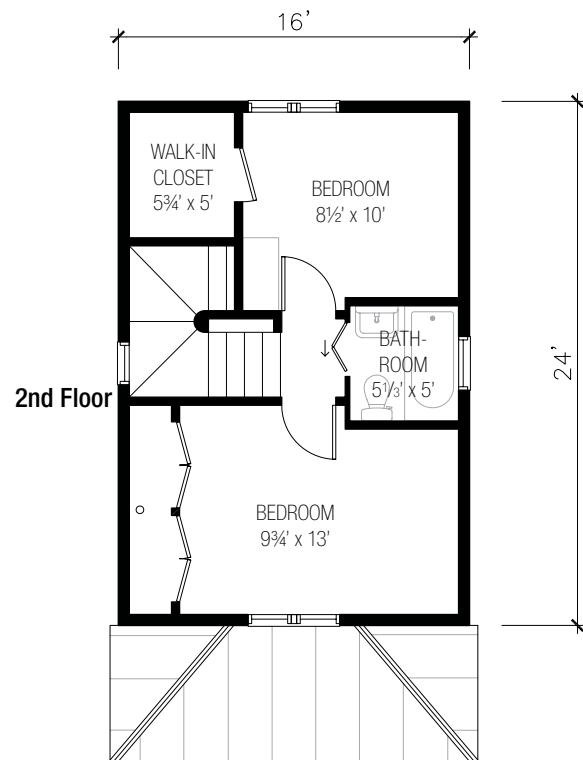

# FLOOR PLANS

This study plan is not for construction.

# ENESTI

746 Square Feet  
21' Tall

Front View

Rear View

Left Side View

Right Side View

# ENESTI (with add-on)

843 Square Feet  
21' Tall

Front View

Rear View

Left Side View

Right Side View