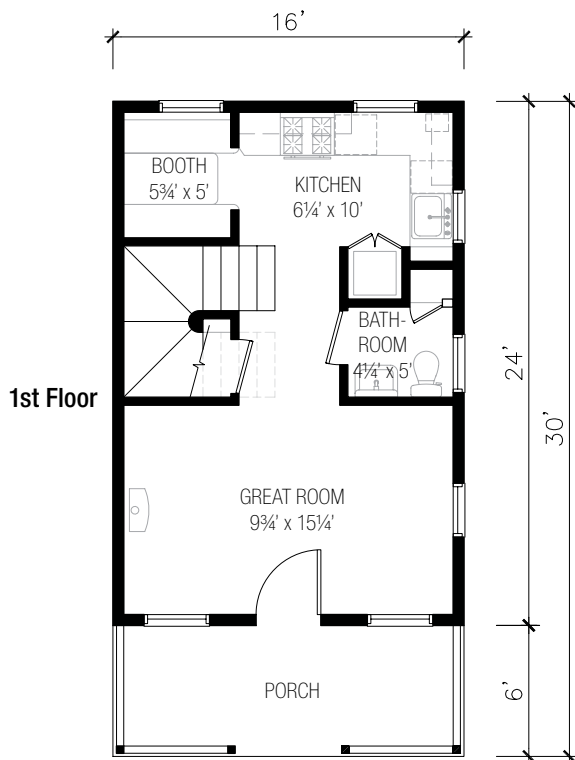

# FLOOR PLANS

This study plan is not for construction.

# ENESTI

746 Square Feet  
21' Tall

Front View

Rear View

Left Side View

Right Side View

# ENESTI (with add-on)

843 Square Feet  
21' Tall

Front View

Rear View

Left Side View

Right Side View