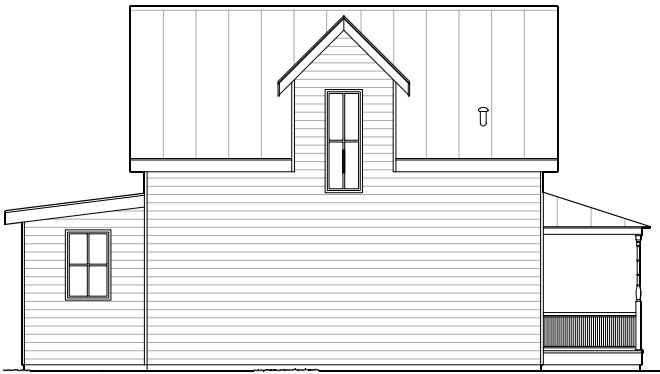

# ENESTI (with add-on)

843 Square Feet  
21' Tall

Front View

Rear View

Left Side View

Right Side View