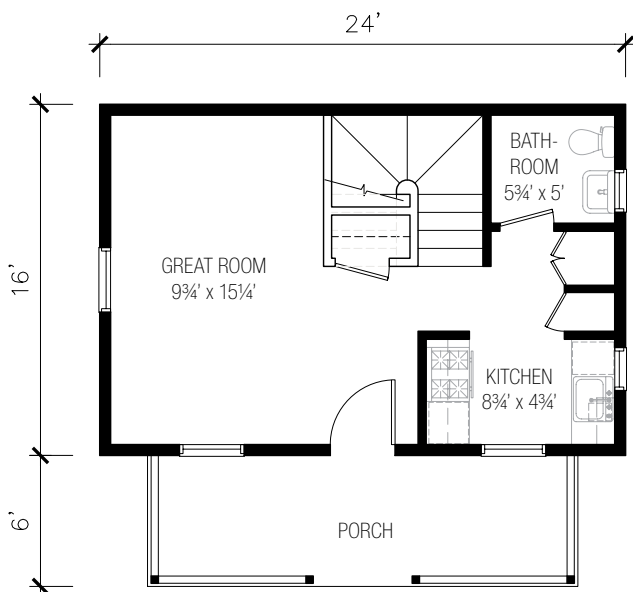

SEBASTAROSA STUDY PLANS

**TUMBLEWEED
TINY HOUSE COMPANY**

FLOOR PLANS

This study plan is not for construction.

SEBASTAROSA

750 Square Feet
21' Tall

Front View

Rear View

Left Side View

Right Side View

1st Floor

2nd Floor

FLOOR PLANS

This study plan is not for construction.

SEBASTAROSA

(with add-on)

Estimated material costs: \$56,000

Cost of Plans: \$695

847 Square Feet

21' Tall

Front View

Rear View

Left Side View

Right Side View