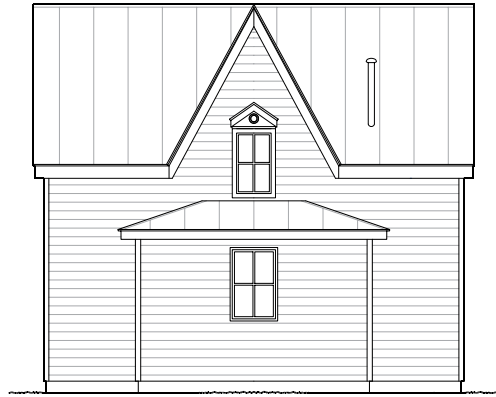

SEBASTAROSA STUDY PLANS

**TUMBLEWEED
TINY HOUSE COMPANY**

FLOOR PLANS

This study plan is not for construction.

SEBASTAROSA

750 Square Feet
21' Tall

Front View

Rear View

Left Side View

Right Side View

1st Floor

2nd Floor

FLOOR PLANS

This study plan is not for construction.

SEBASTAROSA

(with add-on)

Estimated material costs: \$56,000

Cost of Plans: \$695

847 Square Feet

21' Tall

Front View

Rear View

Left Side View

Right Side View