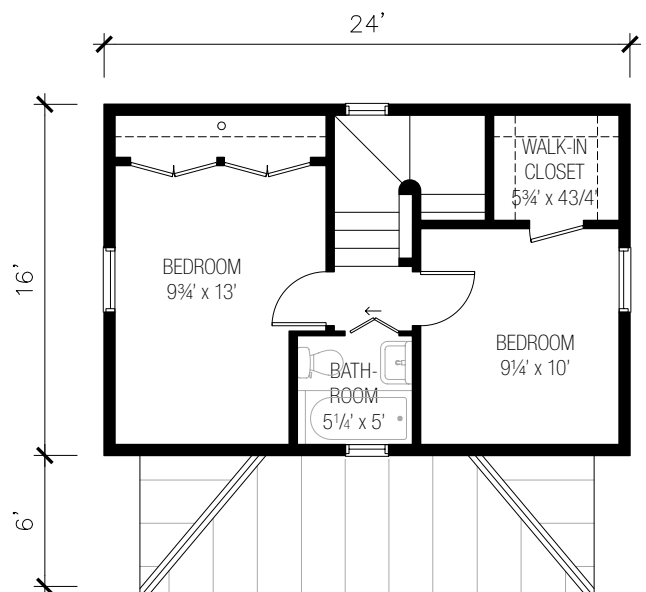

SEBASTAROSA STUDY PLANS

**TUMBLEWEED
TINY HOUSE COMPANY**

FLOOR PLANS

This study plan is not for construction.

SEBASTAROSA

750 Square Feet
21' Tall

Front View

Rear View

Left Side View

Right Side View

1st Floor

2nd Floor

FLOOR PLANS

This study plan is not for construction.

SEBASTAROSA

(with add-on)

Estimated material costs: \$56,000

Cost of Plans: \$695

847 Square Feet

21' Tall

Front View

Rear View

Left Side View

Right Side View