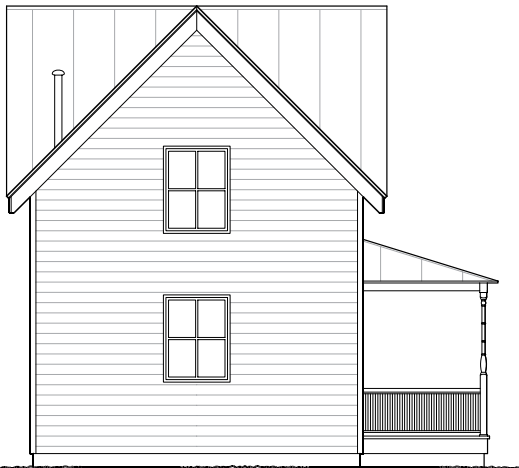

SEBASTAROSA STUDY PLANS

**TUMBLEWEED
TINY HOUSE COMPANY**

FLOOR PLANS

This study plan is not for construction.

SEBASTAROSA

750 Square Feet
21' Tall

Front View

Rear View

Left Side View

Right Side View

1st Floor

2nd Floor

FLOOR PLANS

This study plan is not for construction.

SEBASTAROSA

(with add-on)

Estimated material costs: \$56,000

Cost of Plans: \$695

847 Square Feet

21' Tall

Front View

Rear View

Left Side View

Right Side View