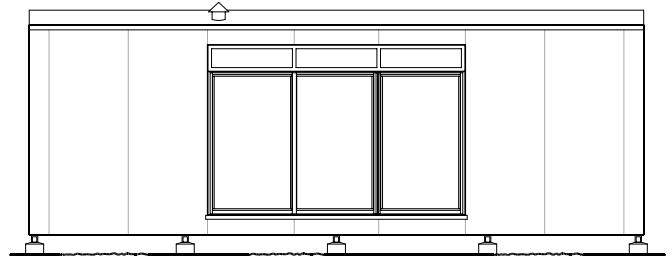

# FLOOR PLANS

This study plan is not for construction.

# Z-GLASS

1 Bedroom  
370 Square Feet  
9' 6" Tall

Front View

Rear View

Left Side View

Right Side View