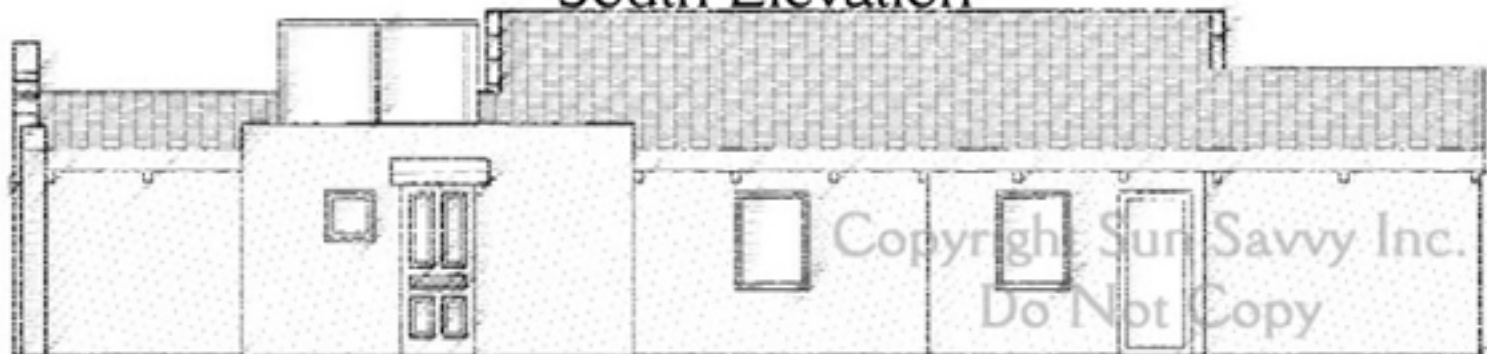

Solar 1323 Floor Plan

Living Space = 1323 sq. ft.

Equipment/Air Lock = 147 sq. ft.

Copyright Sun Savvy Inc.

Solar 1323 Elevations

South Elevation

North Elevation

West Elevation