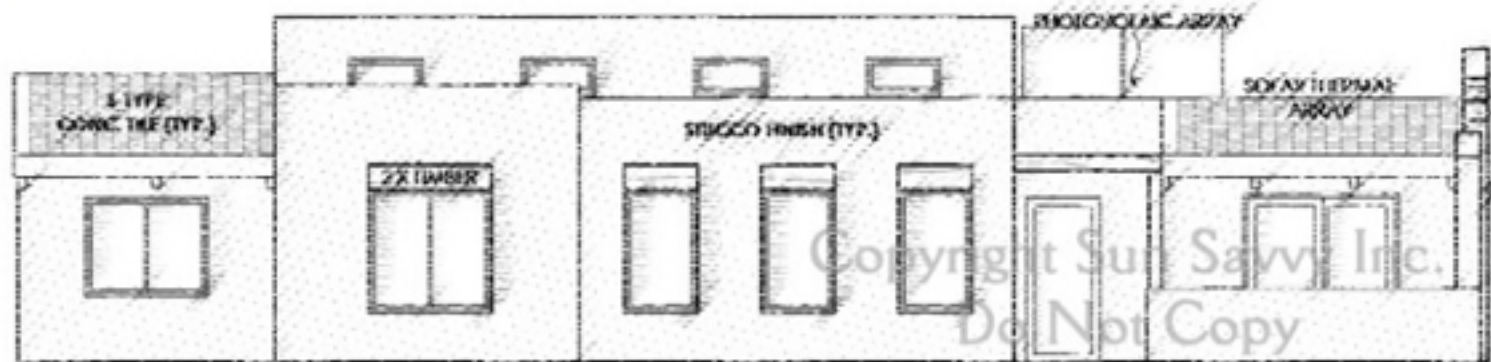

Solar 1323 Floor Plan

Living Space = 1323 sq. ft.

Equipment/Air Lock = 147 sq. ft.

Copyright Sun Savvy Inc.

Solar 1323 Elevations

South Elevation

North Elevation

West Elevation

East Elevation
Copyright Sun Savvy Inc.